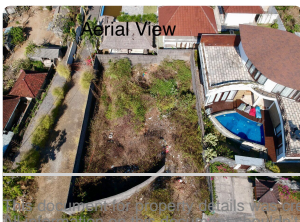

Property Images

Copyright © 2023 BVR Property. All rights reserved. This content may not be edited without the permission of BVR Property Team.