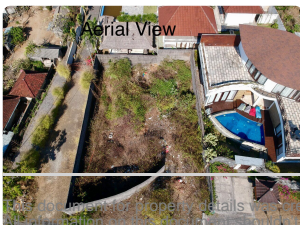

Property Images

Copyright © 2023 BVR Property. All rights reserved. This content may not be edited without the permission of BVR Property Team.