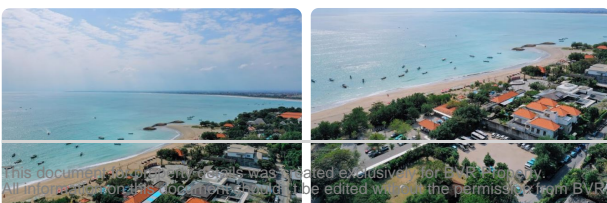

Property Images

This document and its content was created exclusively for BVR Property. All information on this document may be edited without the permission from BVR Property Team.