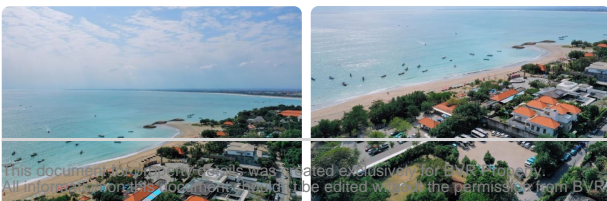

## Land Description

Fantastic Freehold land in Kuta available

There are 2 Blocks of land each measuring 1000m2 in size.

Both blocks are zoned for residential and Commercial use and all permits Suitable for Villas, Guesthouse, Hotel with wide access road, facing the ocean.

The land is located only 5 Minutes to Kuta Airport and Discovery mall.

Can purchase 10-20 Are

Property Information:

Freehold - SHM

Commercial land

Beach access

Land size: 10-20 Are

2.6 Billion IDR per are (100m2)