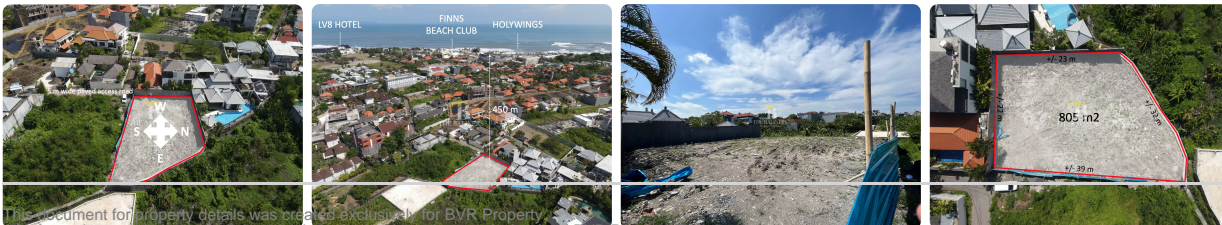

Property Images

This document for property details was created exclusively for BVR Property. All information on this document should not be edited without the permission from BVR Property Team.