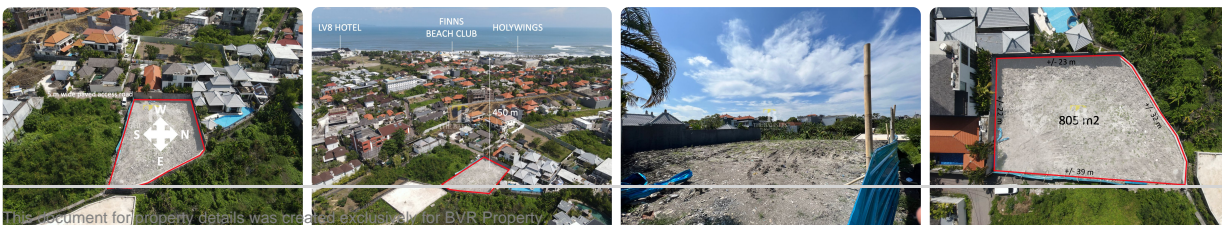

Property Images

This document for property details was created exclusively for BVR Property. All information on this document shouldn't be edited without the permission from BVR Property Team.