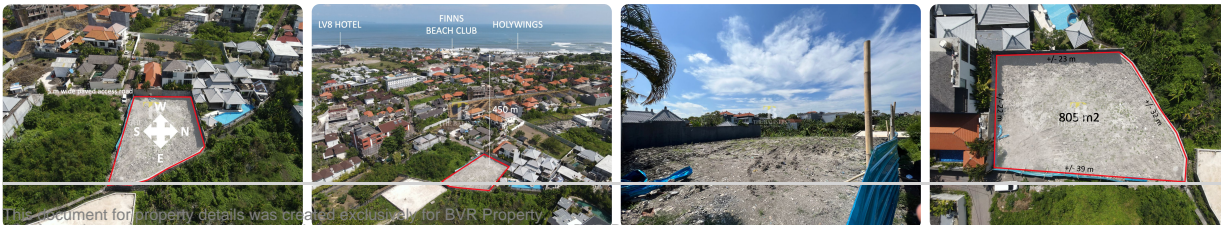

Property Images

This document for property details was created exclusively for BVR Property. All information on this document shouldn't be edited without the permission from BVR Property Team.