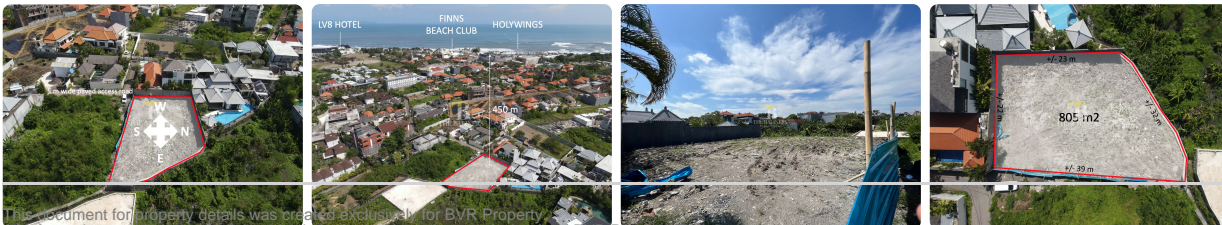

Property Images

This document for property details was created exclusively for BVR Property. All information on this document shouldn't be edited without the permission from BVR Property Team.