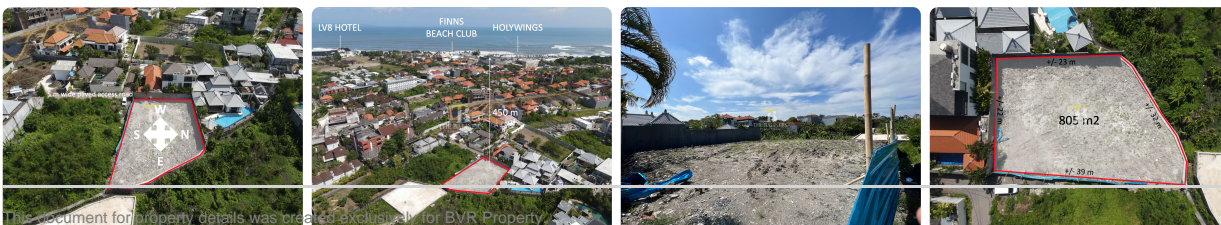

Property Images

This document for property details was created exclusively for BVR Property. All information on this document shouldn't be edited without the permission from BVR Property Team.